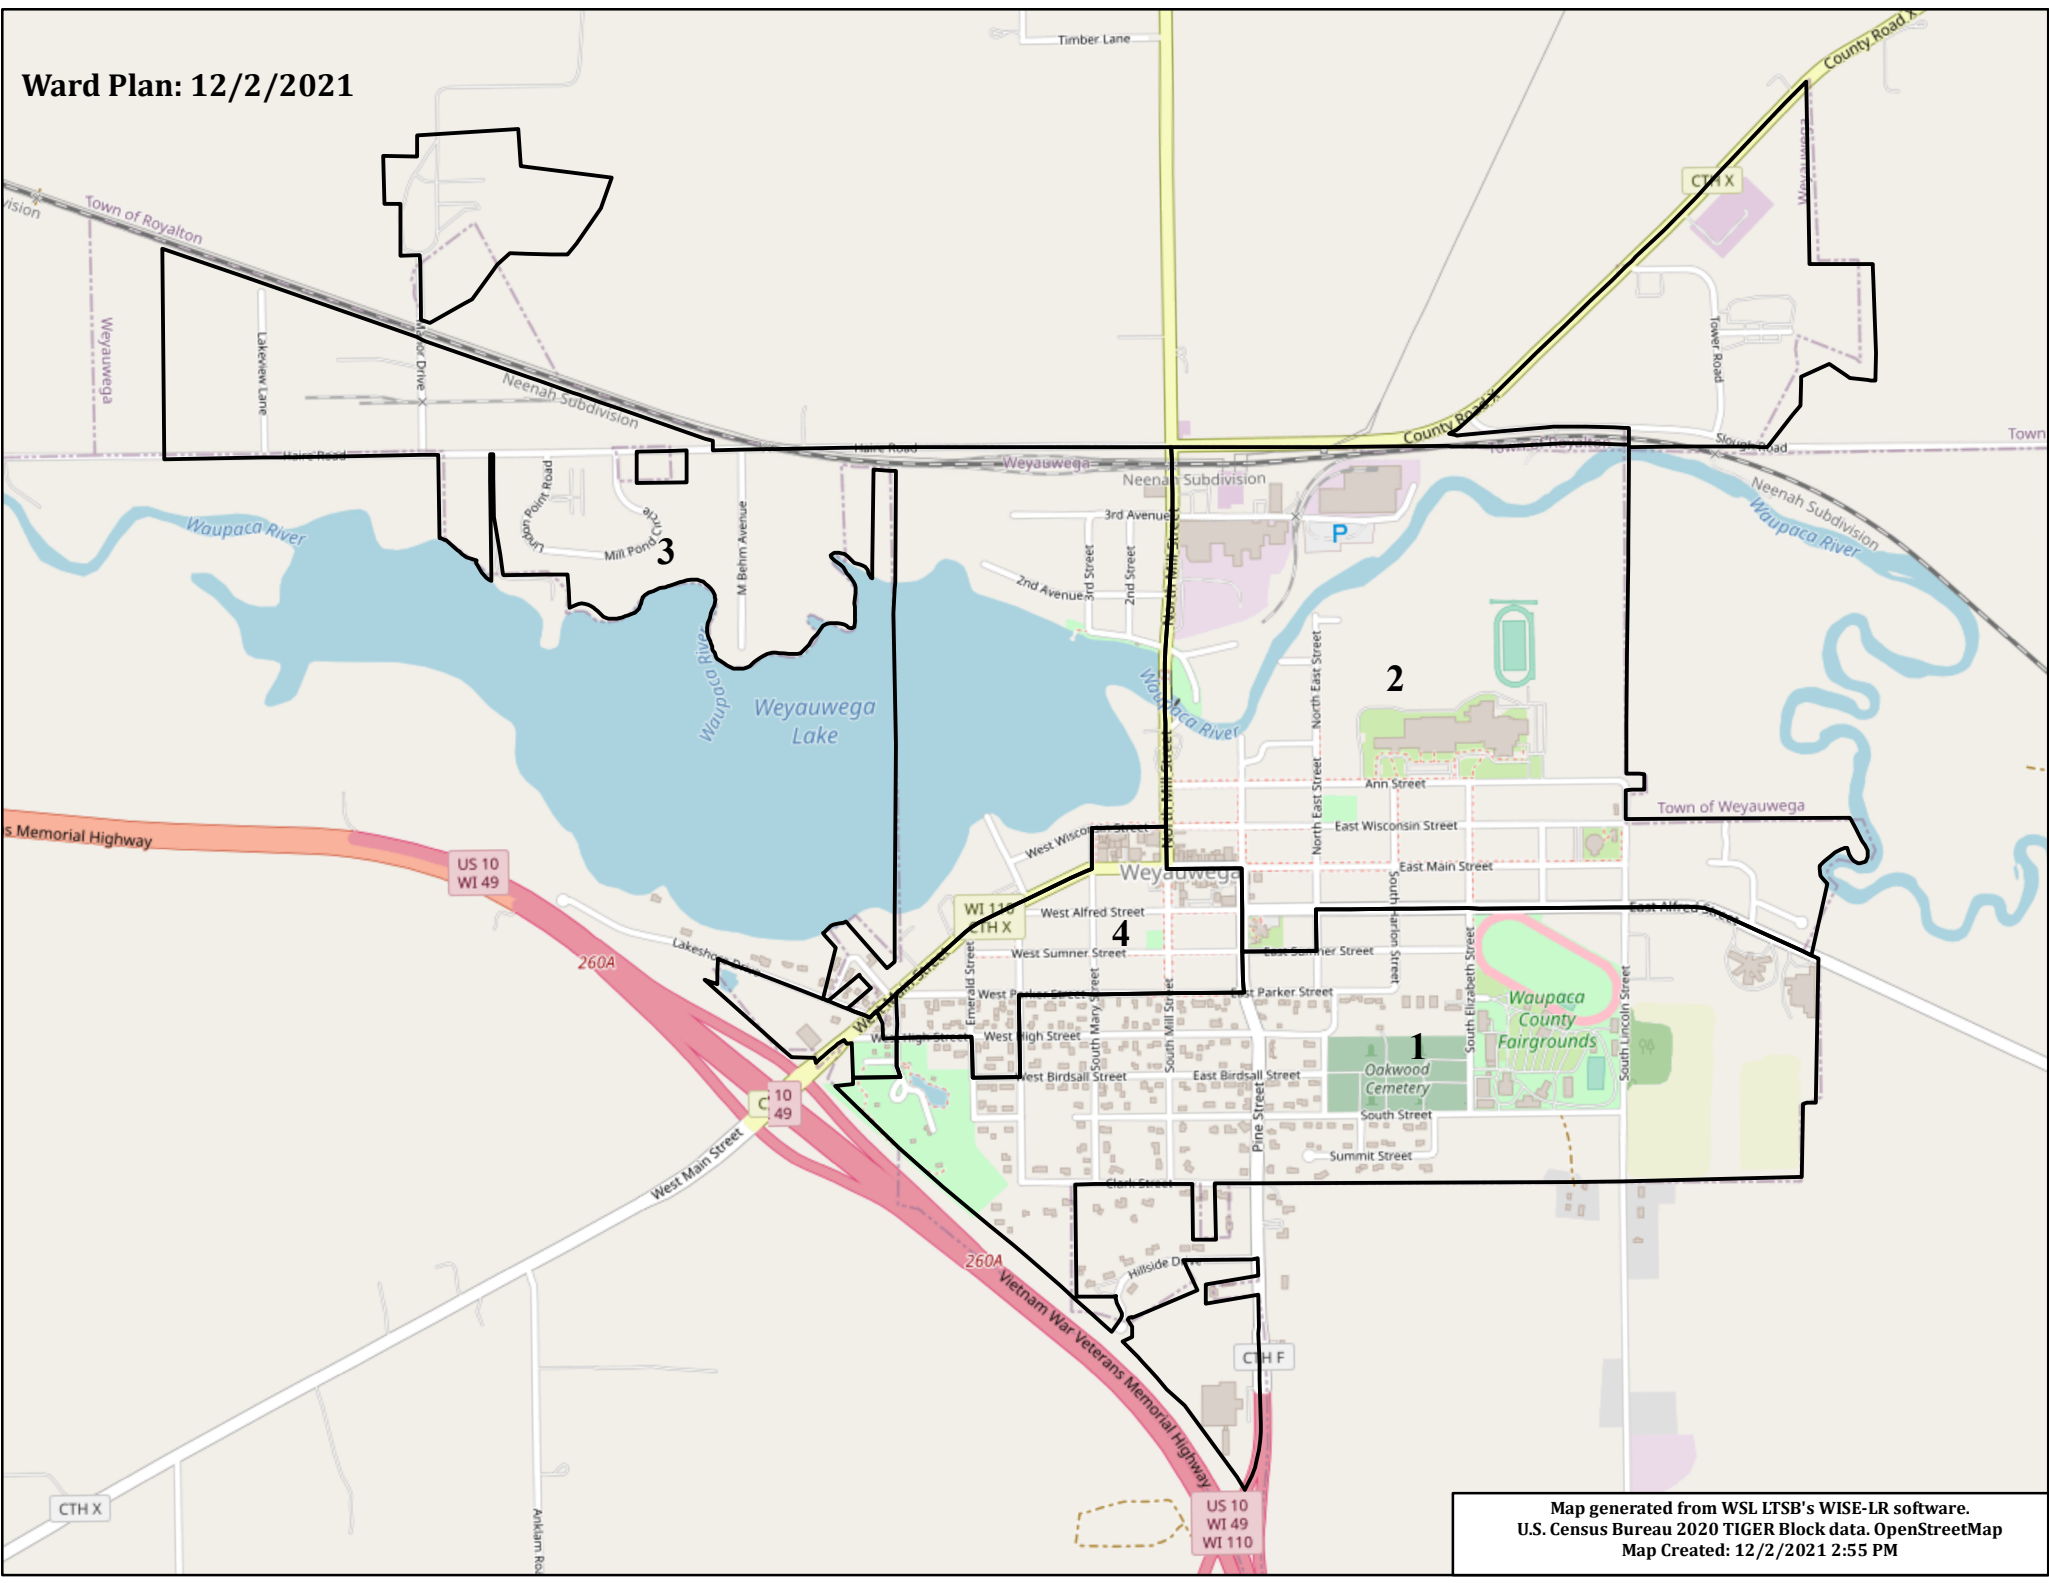

Ward Plan: 12/2/2021

Map generated from WSL LTSB's WISE-LR software.
U.S. Census Bureau 2020 TIGER Block data. OpenStreetMap
Map Created: 12/2/2021 2:55 PM